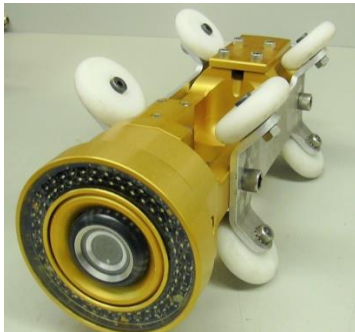

FLAT BED, 4018 HARBEN JETTER--TELESCOPING REEL

JET-CAM ACCESSORY. INCLUDES CAMERA, DVR/MONITOR WITH WATERPROOF KEYBOARD & POWER REEL WITH 500-FT. OF CABLE

30-IN. TELESCOPING NARROW REEL

Distributed by:

HARBEN California