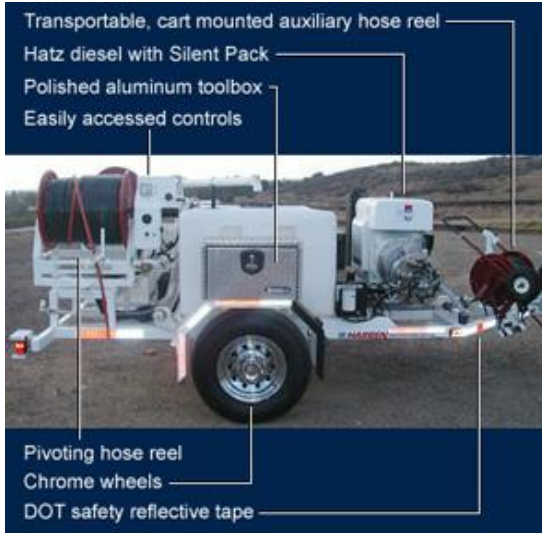

# HARBEN MODEL E45

Optional Hatz air cooled diesel

6-way wireless remote control

*Far left:*  
Reel pivots 90° curb side and 45° street side on long wearing Teflon plates

*Left:* Optional aluminum box for bulky item storage

A durable poly box is standard.

*Below:* U.S. crafted tubular steel frames are powder coated

Gussets and "C" channels provide added stability

Distributed by:

**HARBEN** California\*

AMERICAN HYDRO-VAC EQUIPMENT CO., INC.